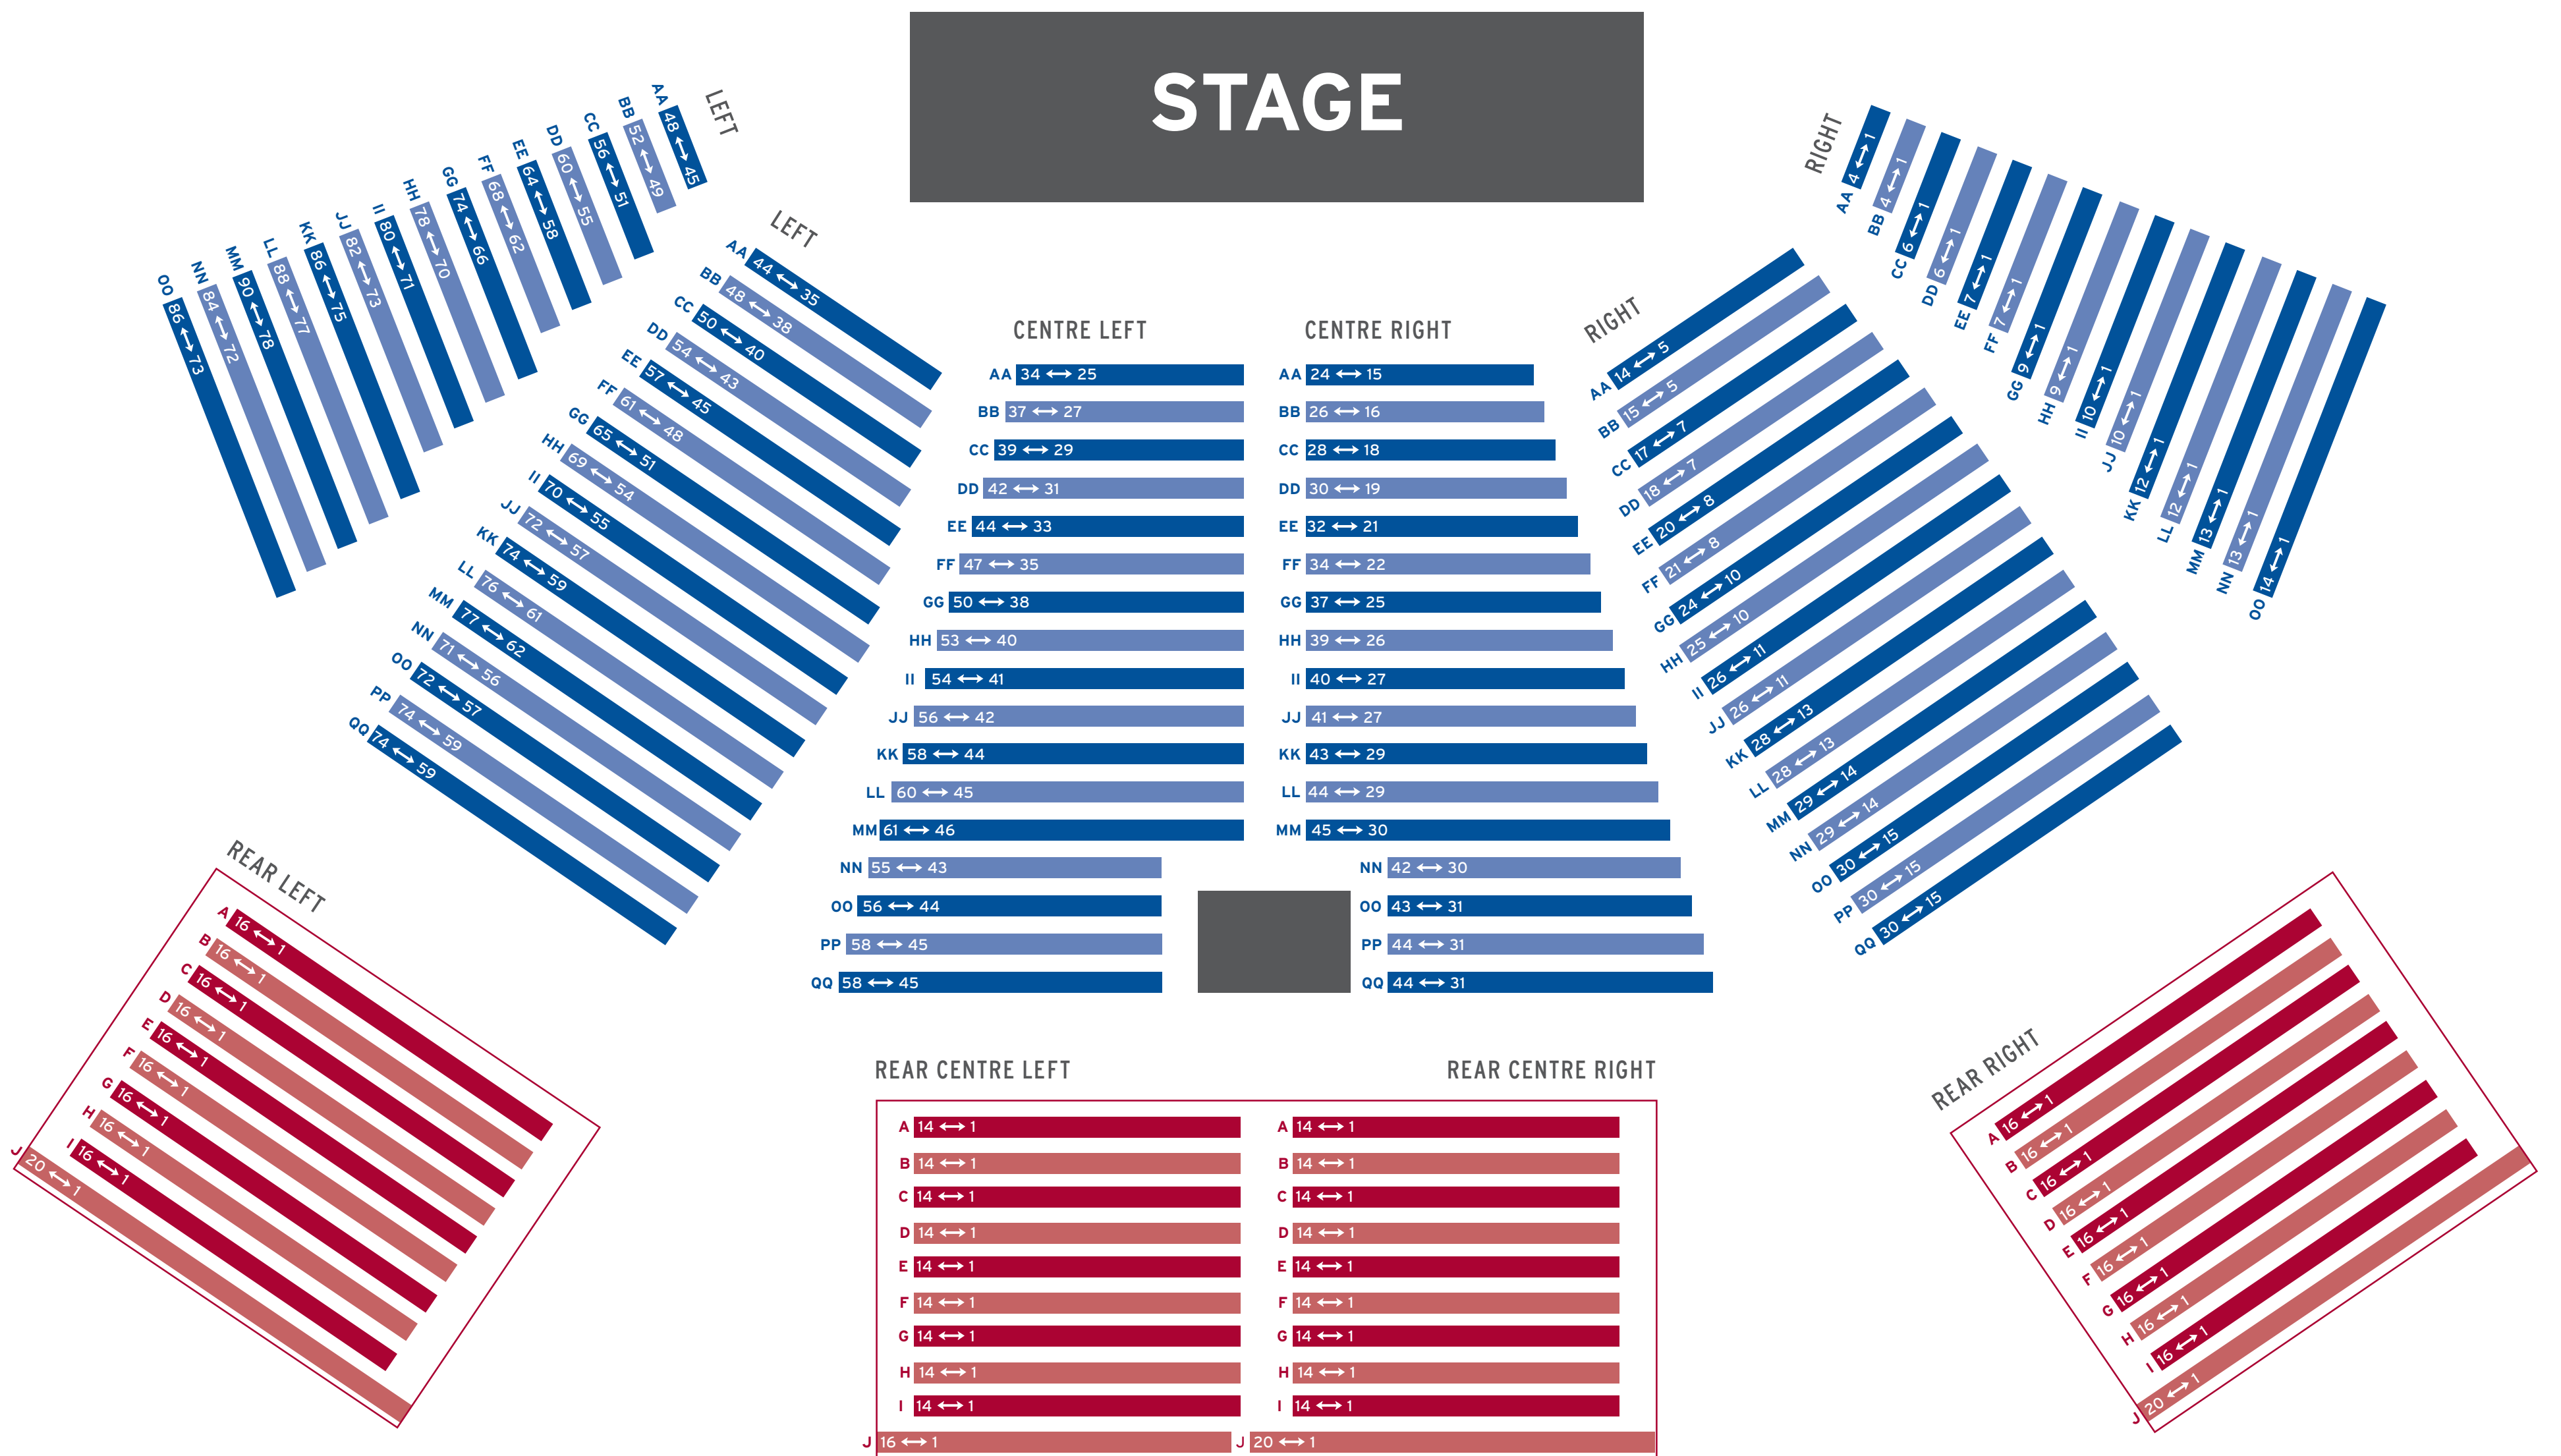

CENTRE

CASINO NEW · NOUVEAU BRUNSWICK

SEATING CHART

A great view from every seat.

Visit the Casino Gift Shop for more details.

Tickets also available at **CasinoNB.ca** or the Ticket Call Centre

1.866.9GET-TIX / 1.866.943.8849

♦ FIND YOUR GAME HERE ♦